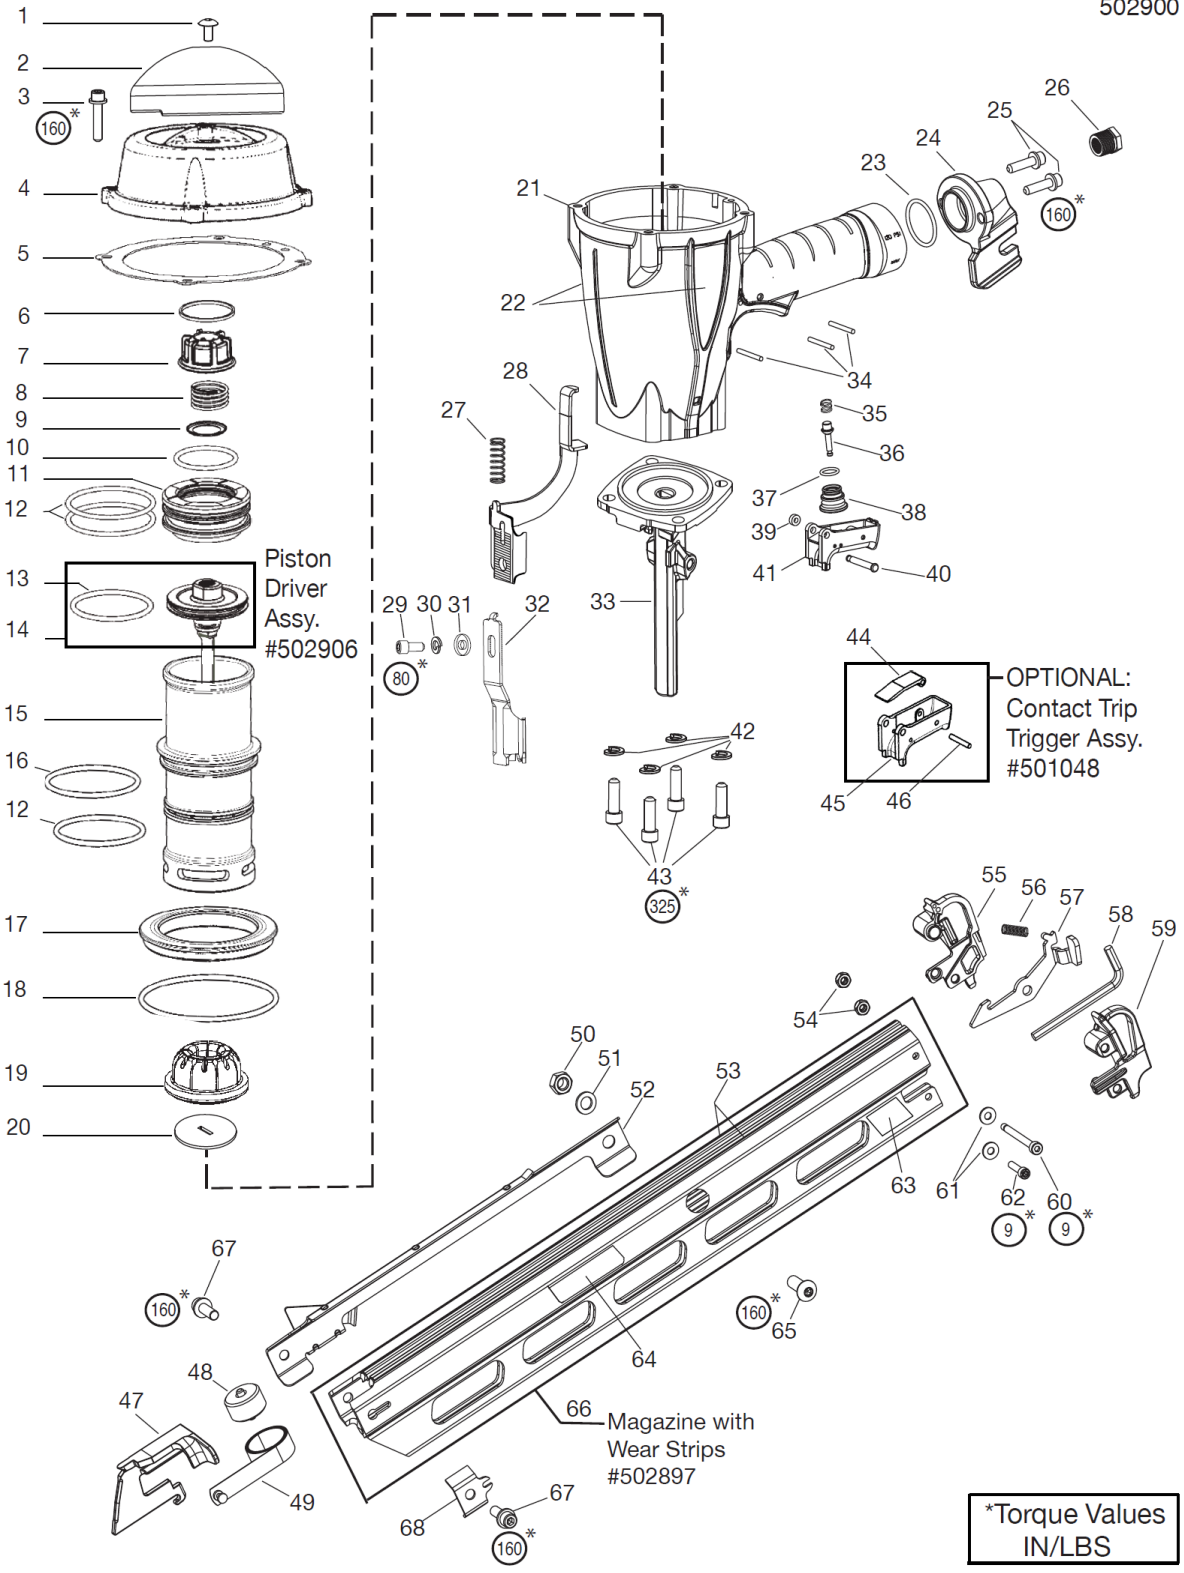

PSN100.1
502900

PARTS LEGEND PSN100.1, 502900

▲ 1	501686	1	T.H.S.C.S. 1/4 -20 x 1-1/4"	35	097748	1	Spring, Valve Pin
2	501760	1	Brush Silencer	36	097746	1	Valve Pin
3	501300	4	S.H.C.S. 1/4-20 x 1-1/4"	*37	092174	1	O-Ring, Valve Body
4	500680	1	Cap	38	401958	1	Valve Body
5	501001	1	Gasket, Cap	39	402668	1	Retaining Ring
6	500754	1	Spacer, Exhaust	40	402669	1	Pin, Trigger
7	500744	1	Stop, Piston	41	501039	1	Sequential Trigger Assembly
8	500743	1	Spring, Valve	42	095417	4	Lockwasher 5/16
9	500742	1	Seat, Spring	▲ 43	009016	4	S.H.C.S. 5/16-18 x 1"
*10	091986	1	O-Ring	44	501008	1	Lever, Bottom Trip
11	500947	1	Valve Assembly	45	501010	1	Trigger
12	092235	3	O-Ring	46	501009	1	Spirol Pin
*13	092971	1	O-Ring, Piston	47	500531	1	Follower
*14	502906	1	Piston Assembly	48	501046	1	Drum Pin Assembly
15	502896	1	Sleeve	49	500513	1	Negator Assembly
*16	500249	1	O-Ring	50	500525	1	Locknut, 5/16-24
17	500779	1	Flange, Sleeve	51	404274	1	Flat Washer
*18	501002	1	O-Ring	52	500717	1	Nail Cover
*19	500866	1	Bumper	53	500520	2	Wear Strip
20	500729	1	Blade Seal	54	404325	2	Stop Nut
21	501286	1	Housing	55	501607	1	End Cap, Magazine-RT
22	501333	1	Label, Housing-Leftside	56	501028	1	Spring, Latch
	501334	1	Label, Housing-Rightside	57	500848	1	Latch
*23	092042	1	O-Ring, End Cap	58	501044	1	3/16 Hex Key, Long Arm
24	501219	1	End Cap, Housing	59	501606	1	End Cap, Magazine-LF
25	501299	2	S.H.C.S. 1/4-20 x 1"	60	501026	1	S.H.C.S. 8-32 x 2"
26	091622	1	Reducing Pipe Bushing	61	401955	2	Flatwasher #8
27	501006	1	Spring, W.C.E.	62	066840	1	S.H.C.S. 8-32 x 3/4"
28	501363	1	Upper W.C.E.	** 63	502899	1	Warning Label
29	091618	1	S.H.C.S. 1/4-20 x 1/2"	64	502898	1	Model Label
30	002187	1	Lock Washer	65	500516	1	B.H.C.S. -Special
31	404800	1	Flat Washer	66	502897	1	Magazine with Wear Strips
32	500713	1	Lower W.C.E.	▲ 67	404904	2	Screw 1/4-28 x 5/8"
33	500712	1	Nose 30°	68	500509	1	Front Bracket
34	071297	3	Roll Pin 1/8 x 1-1/8"				